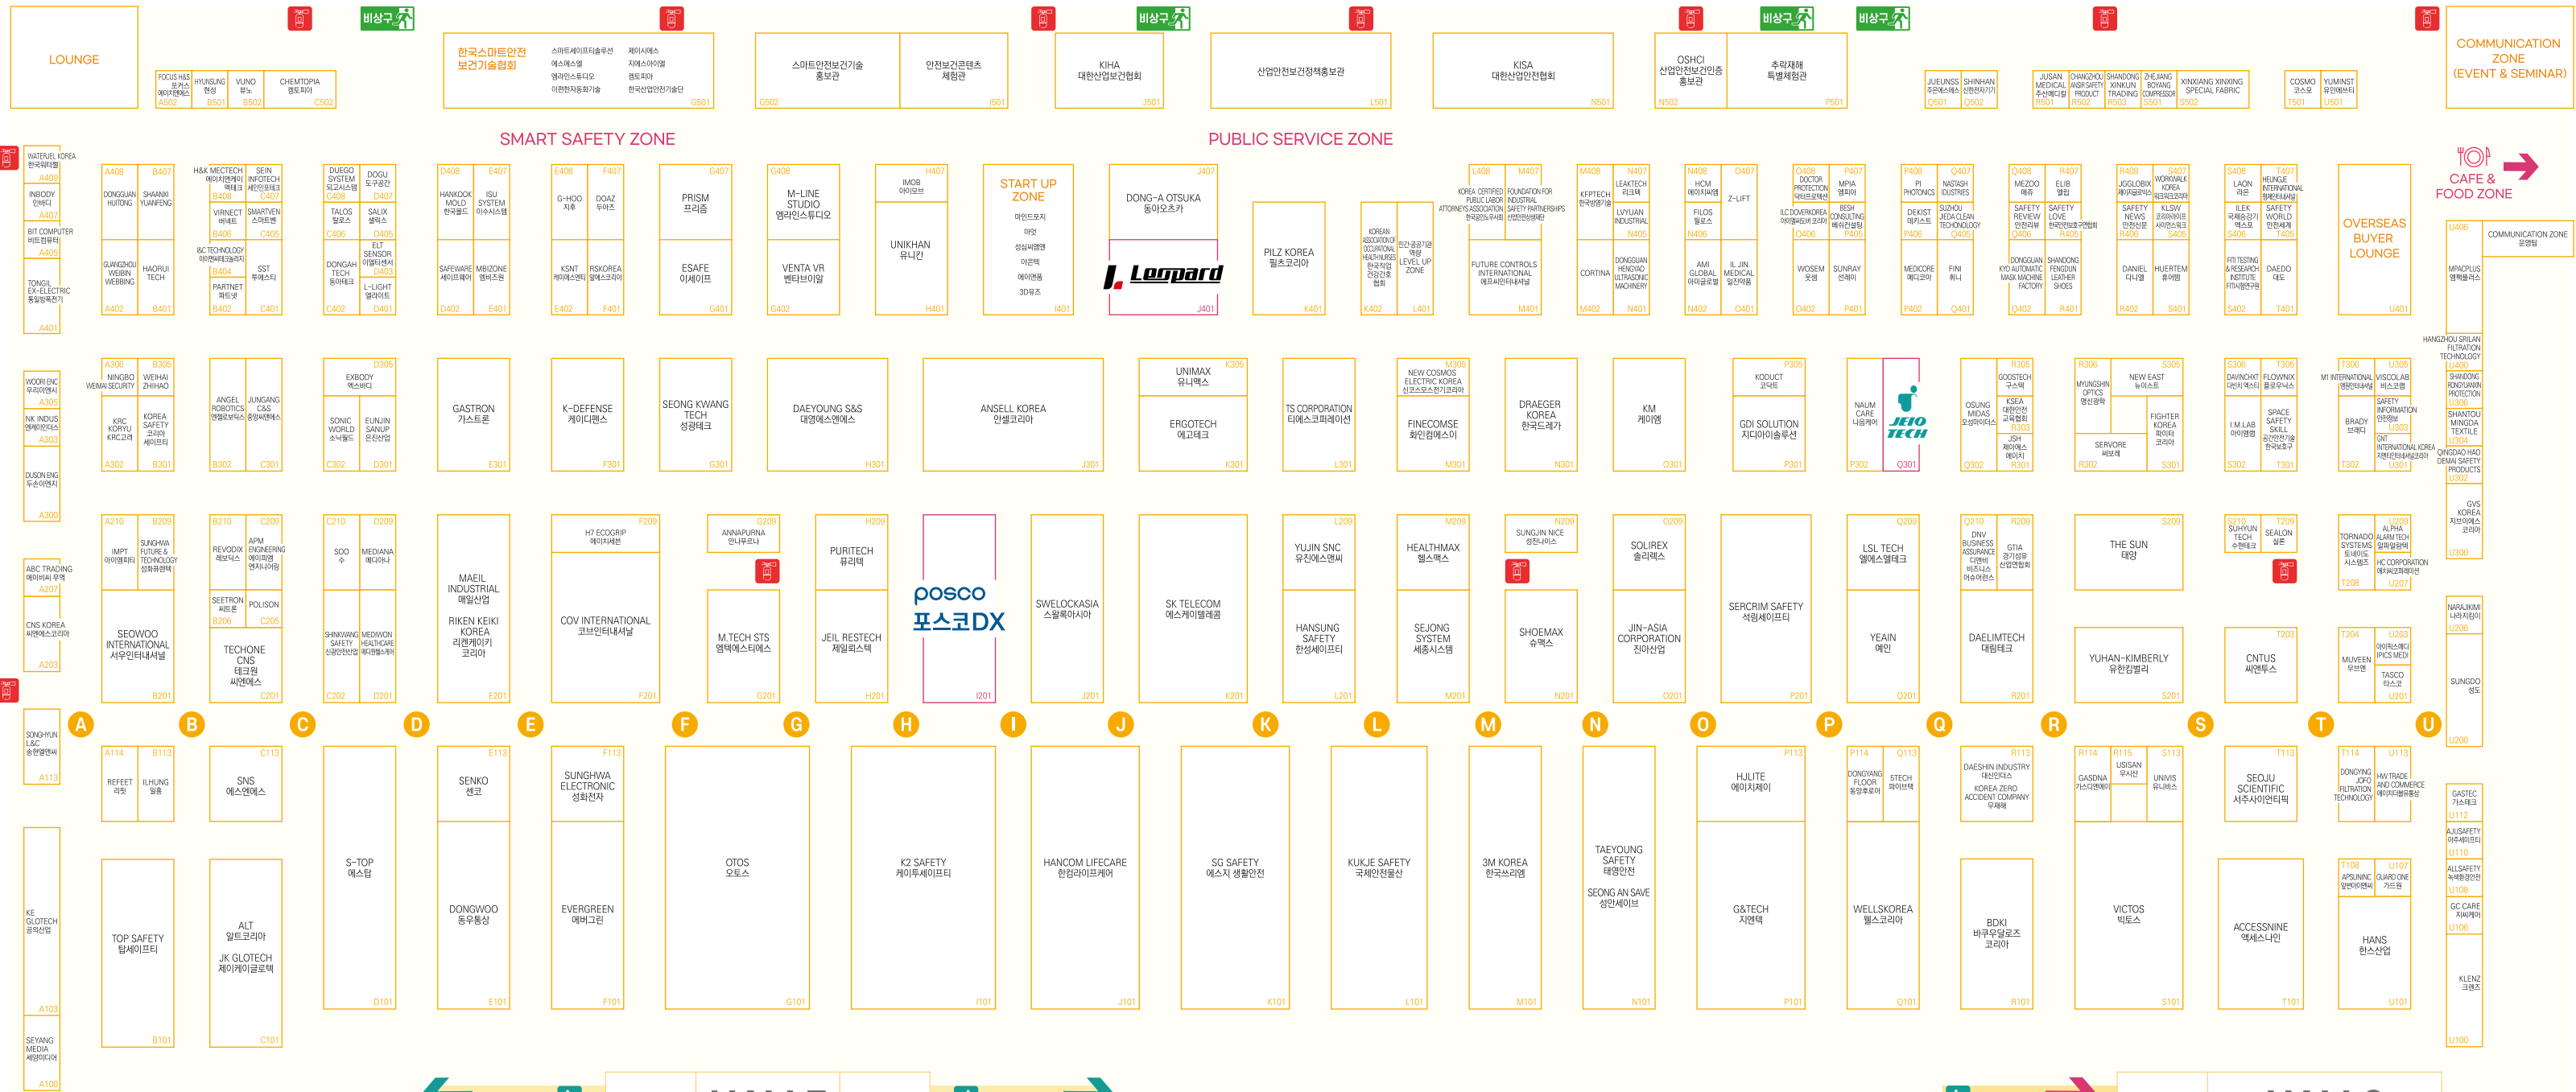

부스배치도 BOOTH LAYOUT

INDEX

비상구 Emergency Exit

소화전 Hydrant

에스컬레이터 Escalator

화장실 Toilet

How to find booth location / 부스 위치 찾는 법

☕ CAFE & FOOD ZONE

COMMUNICATION ZONE (EVENT & SEMINAR)

OVERSEAS BUYER LOUNGE

MPACPLUS

SHANTOU MINGDAO TEXTILE

SHANTOU MINGDAO TEXTILE

SHANTOU MINGDAO TEXTILE

SHANTOU MINGDAO TEXTILE

SHANTOU MINGDAO TEXTILE

SHANTOU MINGDAO TEXTILE

SHANTOU MINGDAO TEXTILE

SHANTOU MINGDAO TEXTILE